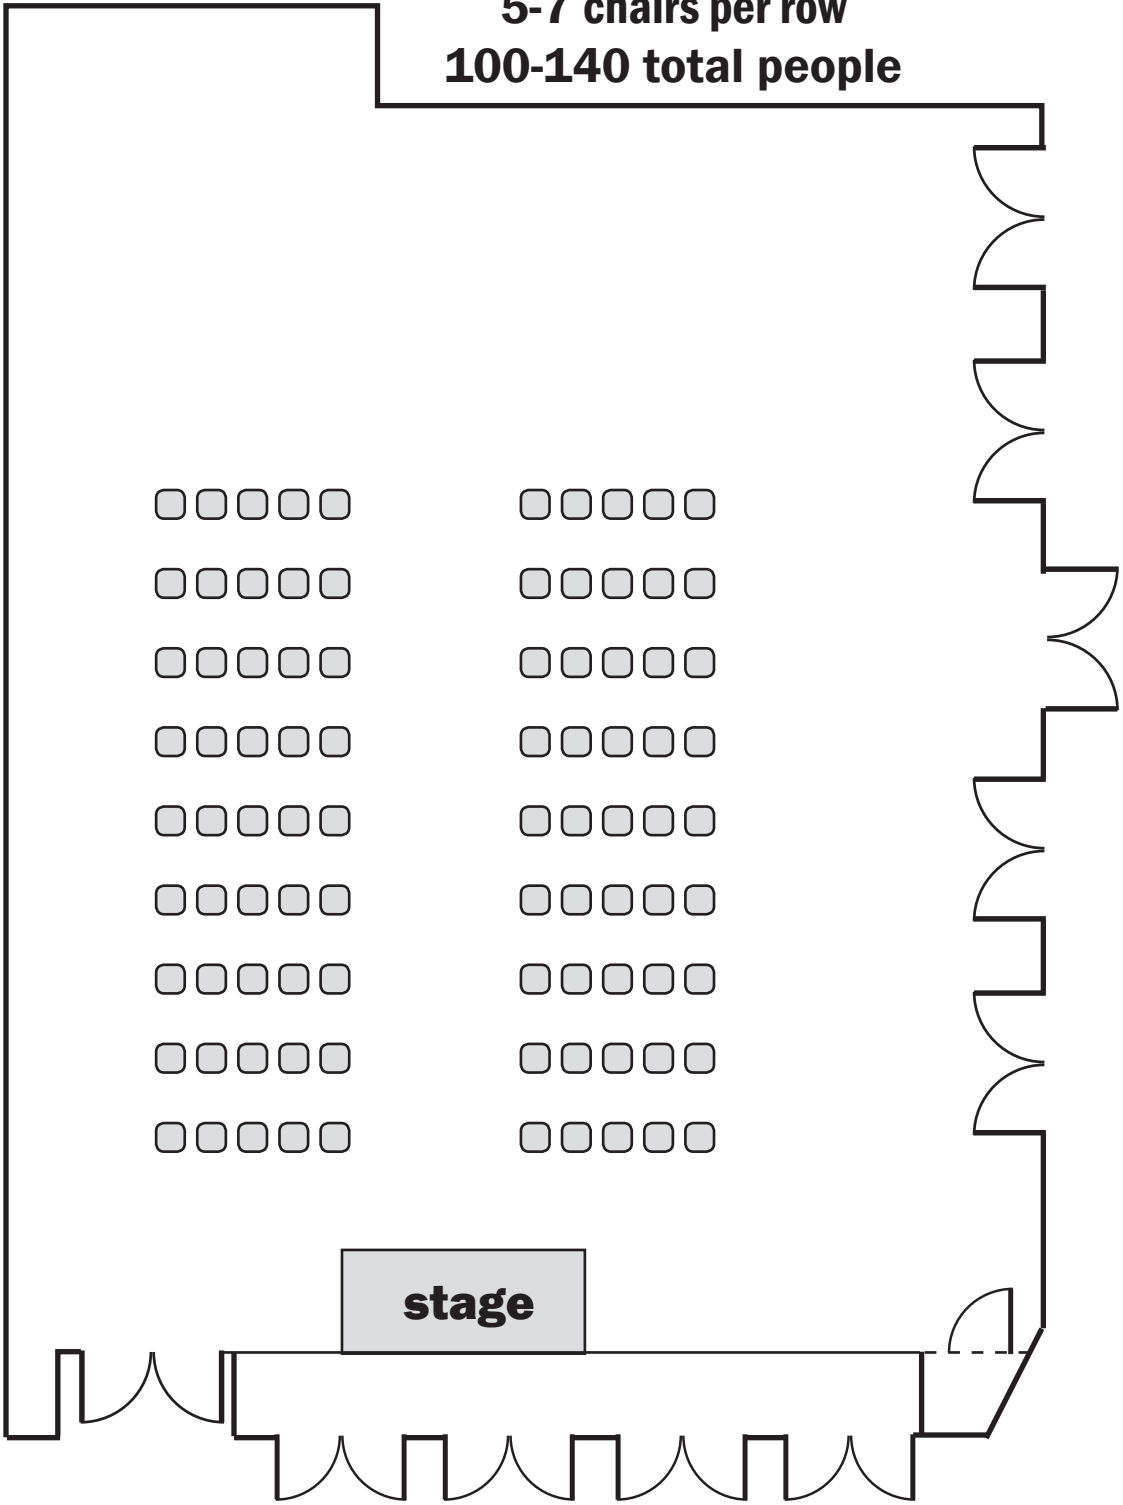

ST. CHARLES CITY-COUNTY LIBRARY DISTRICT

Spencer Road Branch – Community Commons

Room 240 - A setup (no charge)

**3+ chairs per table
48-64 total people**

ST. CHARLES CITY-COUNTY LIBRARY DISTRICT

Spencer Road Branch – Community Commons

Room 240 - B setup (\$60⁰⁰)

**14-16 Tables 6-10 chairs per table
84-160 total people**

ST. CHARLES CITY-COUNTY LIBRARY DISTRICT

Spencer Road Branch – Community Commons

Room 240 - C setup (\$60⁰⁰)

**5-7 chairs per row
100-140 total people**

ST. CHARLES CITY-COUNTY LIBRARY DISTRICT

Spencer Road Branch – Community Commons

Room 240 - D setup (\$60⁰⁰)

**3+ chairs per table
48-64 total people**