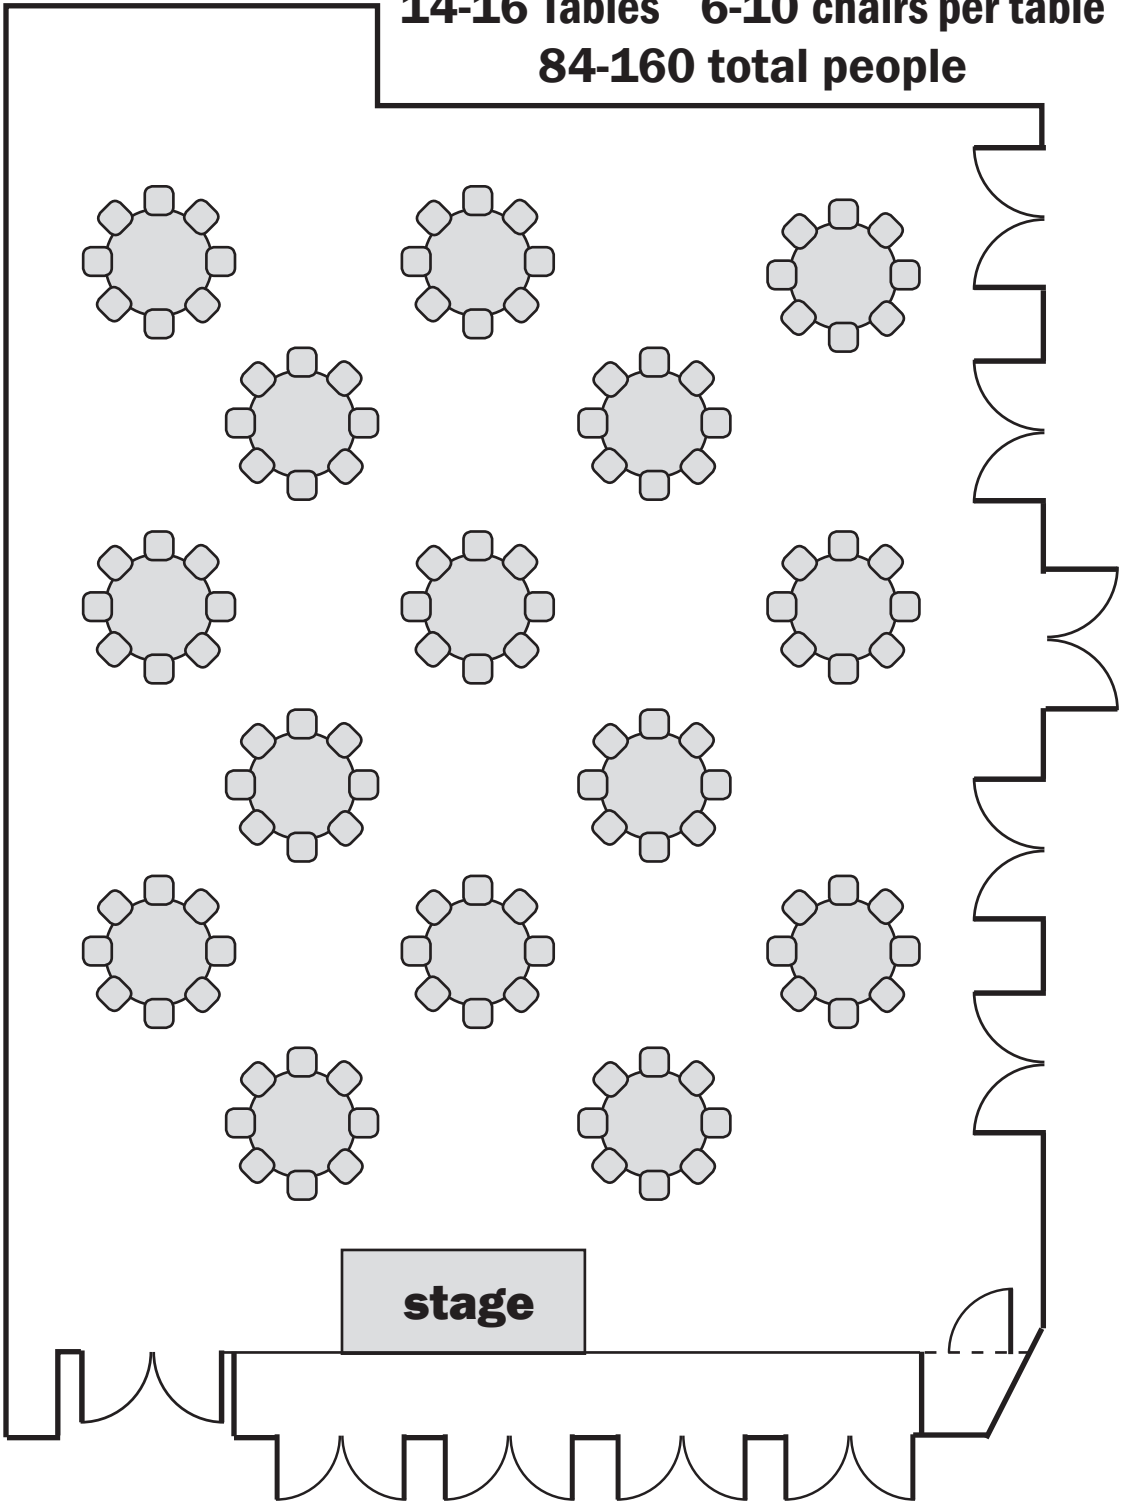

ST. CHARLES CITY-COUNTY LIBRARY DISTRICT

Spencer Road Branch – Community Commons

Room 240 - A setup (no charge)

**3+ chairs per table
48-64 total people**

ST. CHARLES CITY-COUNTY LIBRARY DISTRICT

Spencer Road Branch – Community Commons

Room 240 - B setup (\$60⁰⁰)

**14-16 Tables 6-10 chairs per table
84-160 total people**

ST. CHARLES CITY-COUNTY LIBRARY DISTRICT

Spencer Road Branch – Community Commons

Room 240 - C setup (\$60⁰⁰)

**5-7 chairs per row
100-140 total people**

ST. CHARLES CITY-COUNTY LIBRARY DISTRICT

Spencer Road Branch – Community Commons

Room 240 - D setup (\$60⁰⁰)

**3+ chairs per table
48-64 total people**