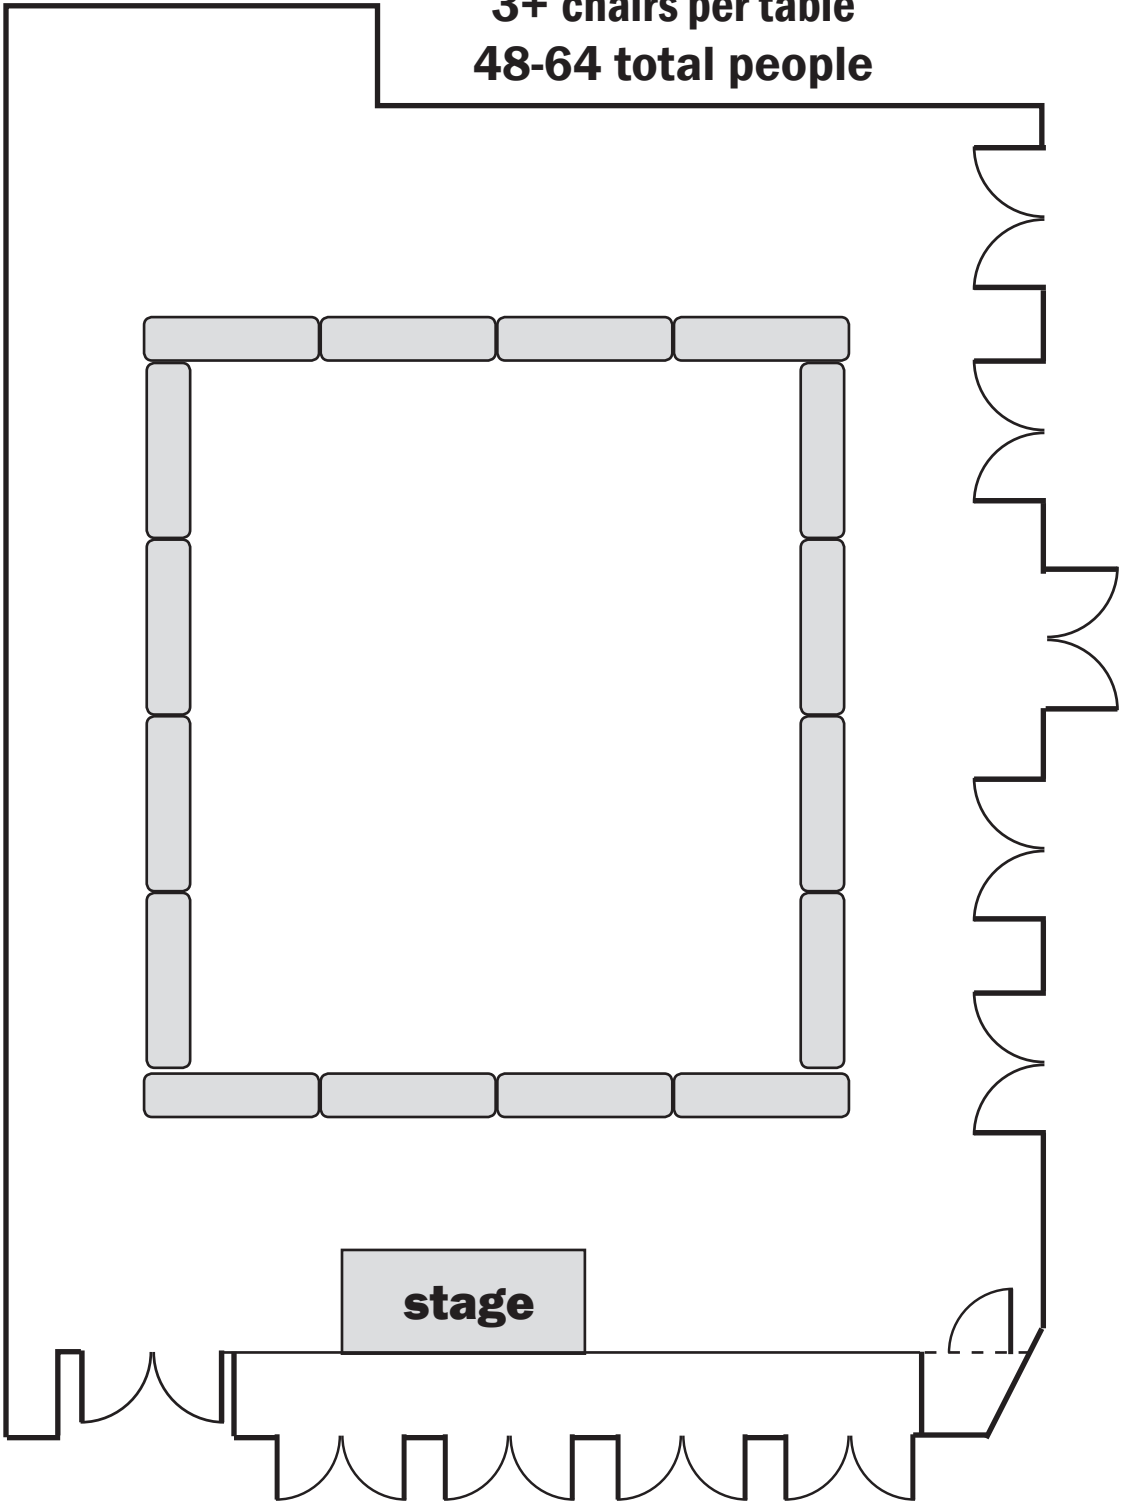

ST. CHARLES CITY-COUNTY LIBRARY DISTRICT

Spencer Road Branch – Community Commons

Room 240 - A setup (no charge)

**3+ chairs per table
48-64 total people**

ST. CHARLES CITY-COUNTY LIBRARY DISTRICT

Spencer Road Branch – Community Commons

Room 240 - B setup (\$60⁰⁰)

**14-16 Tables 6-10 chairs per table
84-160 total people**

ST. CHARLES CITY-COUNTY LIBRARY DISTRICT

Spencer Road Branch – Community Commons

Room 240 - C setup (\$60⁰⁰)

**5-7 chairs per row
100-140 total people**

ST. CHARLES CITY-COUNTY LIBRARY DISTRICT

Spencer Road Branch – Community Commons

Room 240 - D setup (\$60⁰⁰)

**3+ chairs per table
48-64 total people**