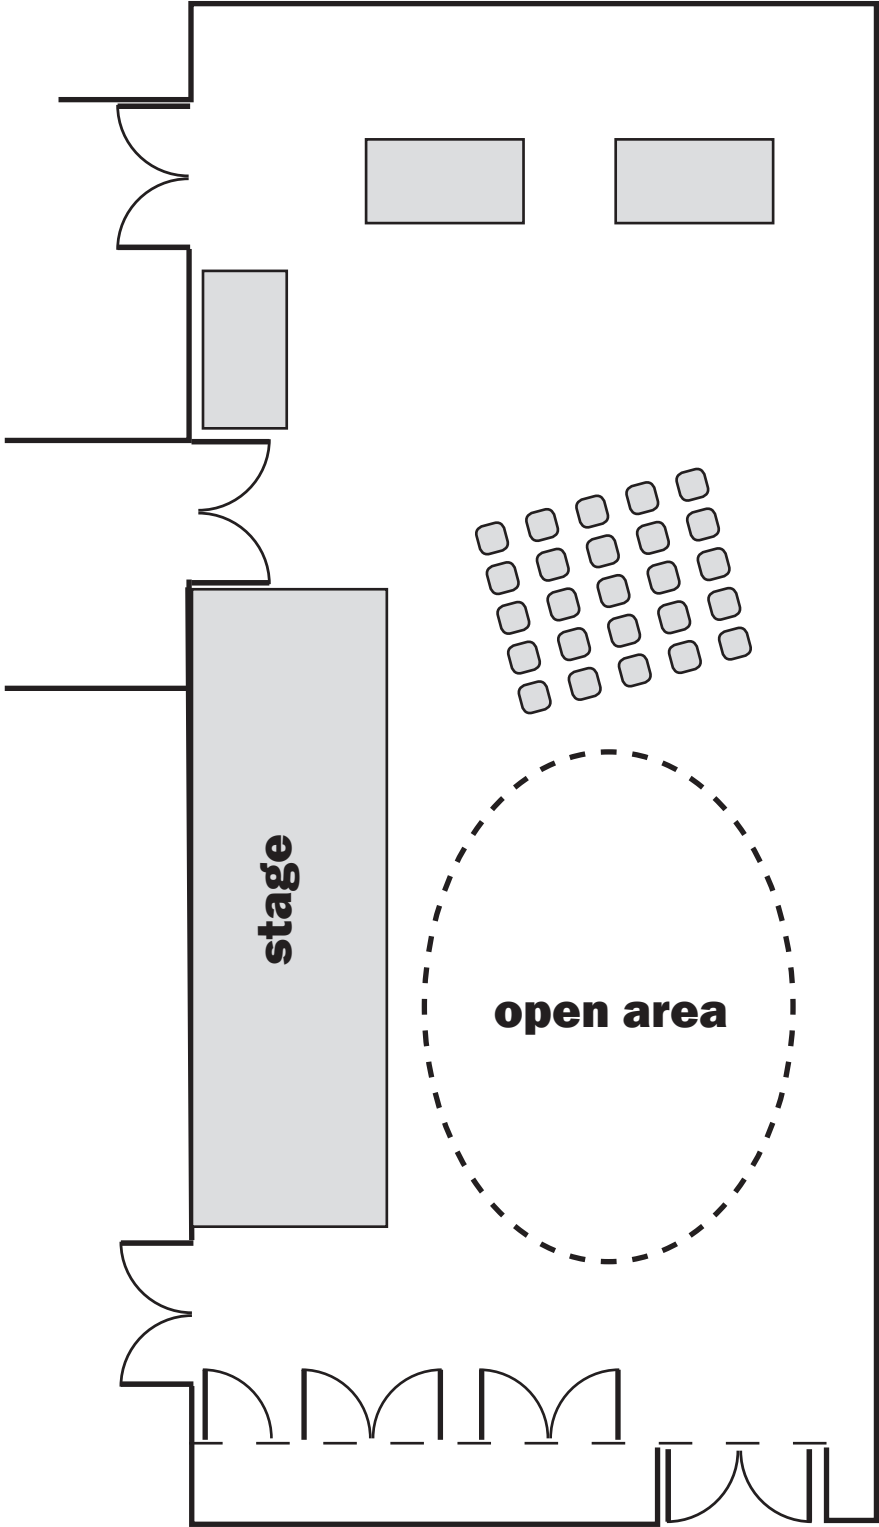

ST. CHARLES CITY-COUNTY LIBRARY DISTRICT

Spencer Road Branch – Community Commons

Room 243 - A setup (no charge)

**8 - 10 chairs
per table**

**64 - 80
total people**

ST. CHARLES CITY-COUNTY LIBRARY DISTRICT

Spencer Road Branch – Community Commons

Room 243 - B setup (\$60⁰⁰)

**5 - 8 chairs
per row**
**75 - 120+ people
(no tables)**

ST. CHARLES CITY-COUNTY LIBRARY DISTRICT

Spencer Road Branch – Community Commons

Room 243 - C setup (\$60⁰⁰)

**8 - 10 chairs
per row**

**25 - 50 people
in chairs
(no tables)**