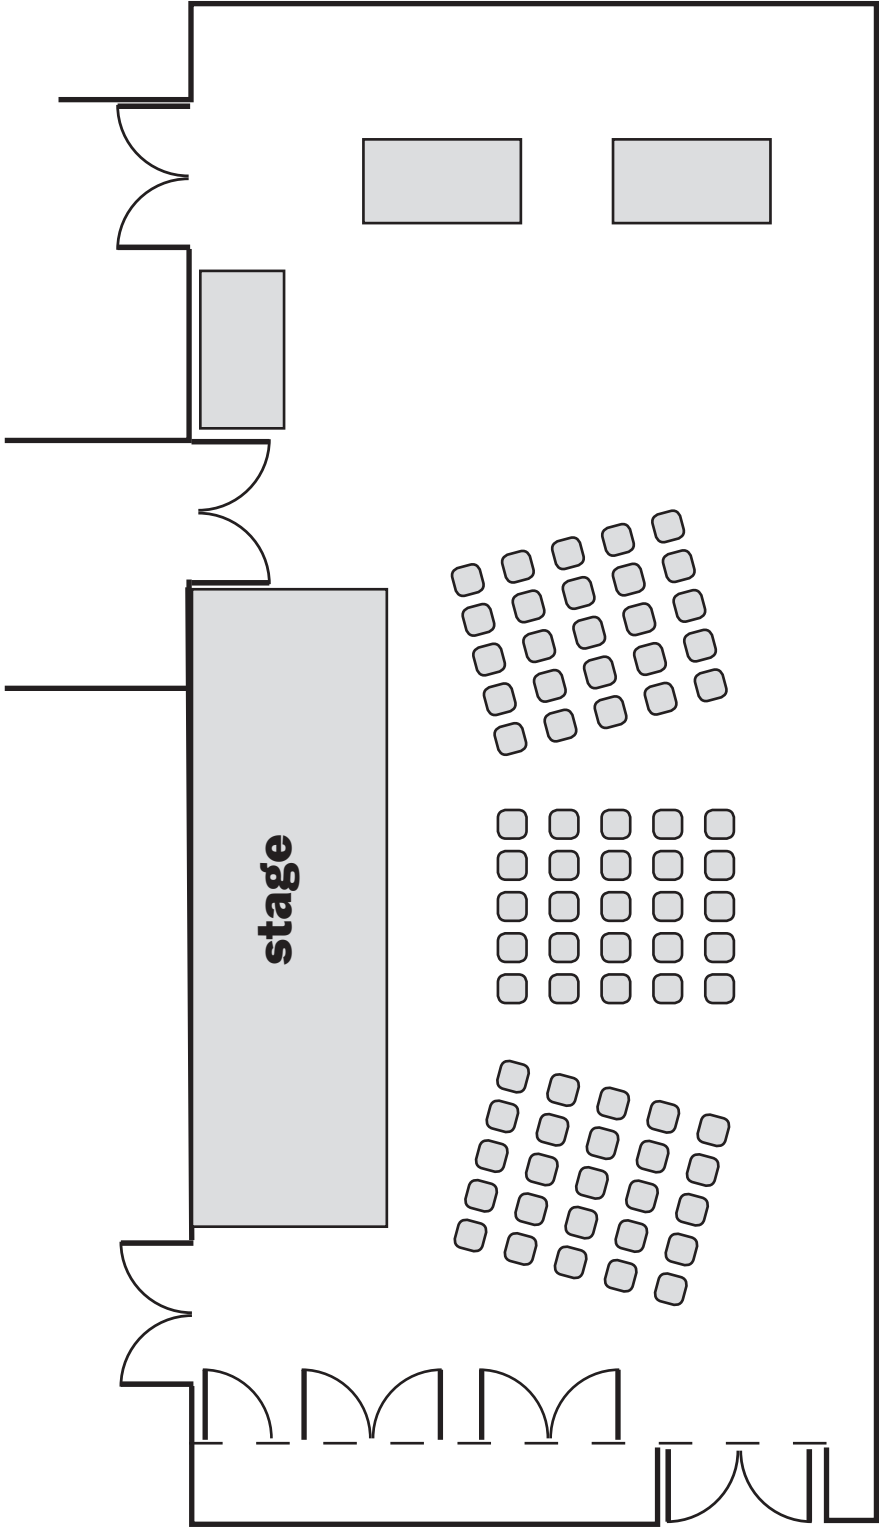

ST. CHARLES CITY-COUNTY LIBRARY DISTRICT

Spencer Road Branch – Community Commons

Room 243 - A setup (no charge)

**8 - 10 chairs
per table**

**64 - 80
total people**

ST. CHARLES CITY-COUNTY LIBRARY DISTRICT

Spencer Road Branch – Community Commons

Room 243 - B setup (\$60⁰⁰)

**5 - 8 chairs
per row**
**75 - 120+ people
(no tables)**

ST. CHARLES CITY-COUNTY LIBRARY DISTRICT

Spencer Road Branch – Community Commons

Room 243 - C setup (\$60⁰⁰)

**8 - 10 chairs
per row**

**25 - 50 people
in chairs
(no tables)**