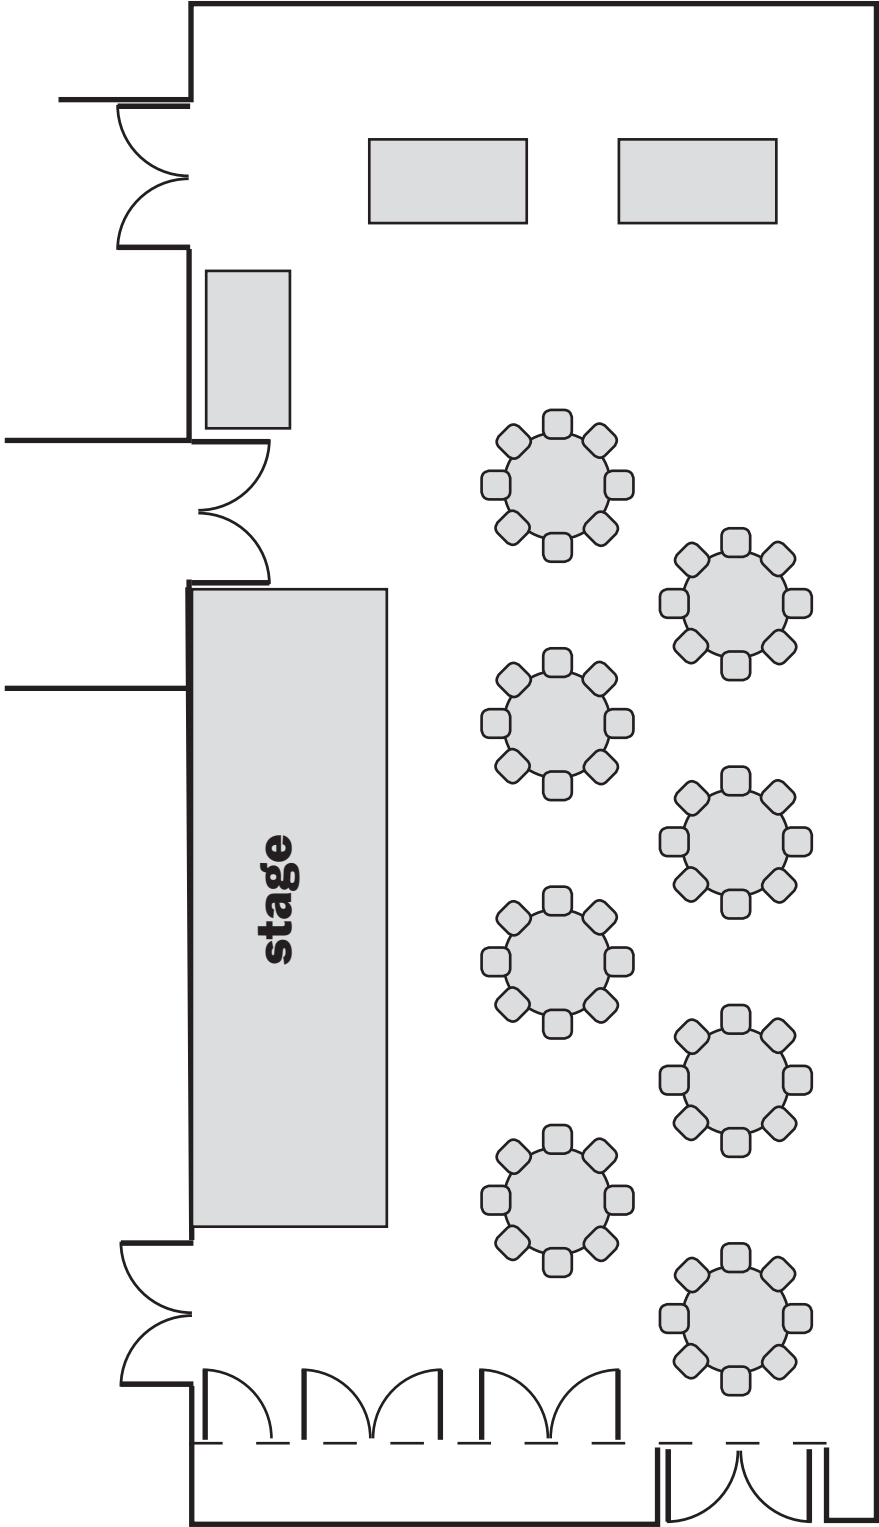

ST. CHARLES CITY-COUNTY LIBRARY DISTRICT

Spencer Road Branch – Community Commons

Room 243 - A setup (no charge)

**8 - 10 chairs
per table**

**64 - 80
total people**

ST. CHARLES CITY-COUNTY LIBRARY DISTRICT

Spencer Road Branch – Community Commons

Room 243 - B setup (\$60⁰⁰)

**5 - 8 chairs
per row**
**75 - 120+ people
(no tables)**

ST. CHARLES CITY-COUNTY LIBRARY DISTRICT

Spencer Road Branch – Community Commons

Room 243 - C setup (\$60⁰⁰)

**8 - 10 chairs
per row**

**25 - 50 people
in chairs
(no tables)**