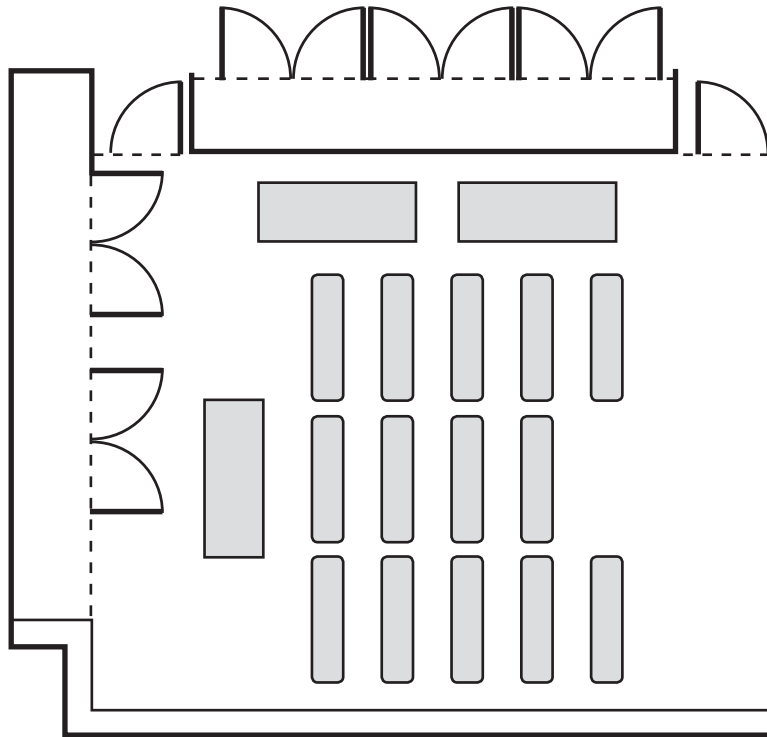

ST. CHARLES CITY-COUNTY LIBRARY DISTRICT
Spencer Road Branch – Community Commons

Room 259 - A setup (no charge)

10 tables
3+ chairs per table
30+ total people

ST. CHARLES CITY-COUNTY LIBRARY DISTRICT
Spencer Road Branch – Community Commons

Room 259 - B setup (\$25⁰⁰)

10 tables
3+ chairs per table
30+ total people

ST. CHARLES CITY-COUNTY LIBRARY DISTRICT
Spencer Road Branch – Community Commons

Room 259 - C setup (\$25⁰⁰)

14 tables
3+ chairs per table
42+ total people