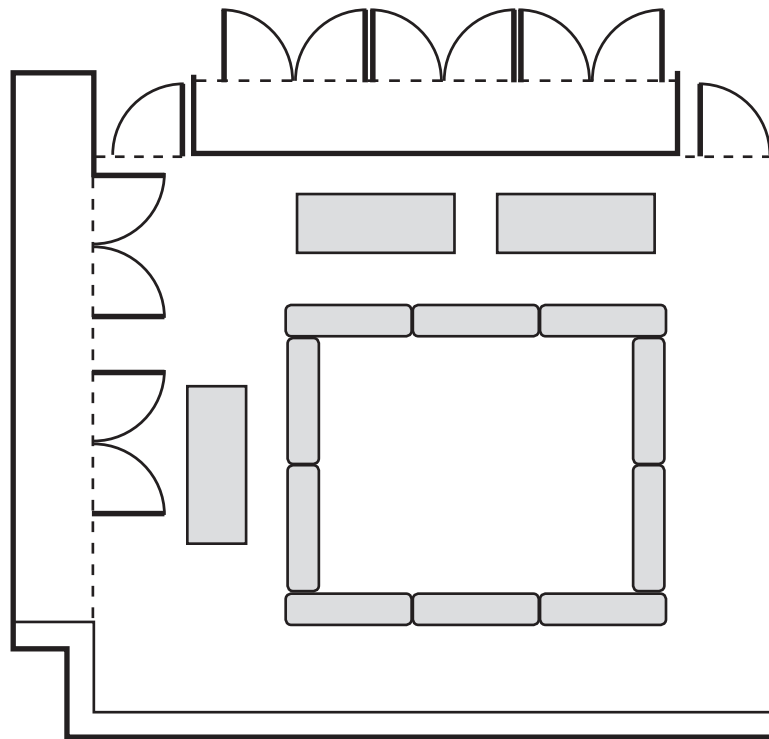

ST. CHARLES CITY-COUNTY LIBRARY DISTRICT
Spencer Road Branch – Community Commons

Room 259 - A setup (no charge)

10 tables
3+ chairs per table
30+ total people

ST. CHARLES CITY-COUNTY LIBRARY DISTRICT
Spencer Road Branch – Community Commons

Room 259 - B setup (\$25⁰⁰)

10 tables
3+ chairs per table
30+ total people

ST. CHARLES CITY-COUNTY LIBRARY DISTRICT
Spencer Road Branch – Community Commons

Room 259 - C setup (\$25⁰⁰)

14 tables
3+ chairs per table
42+ total people