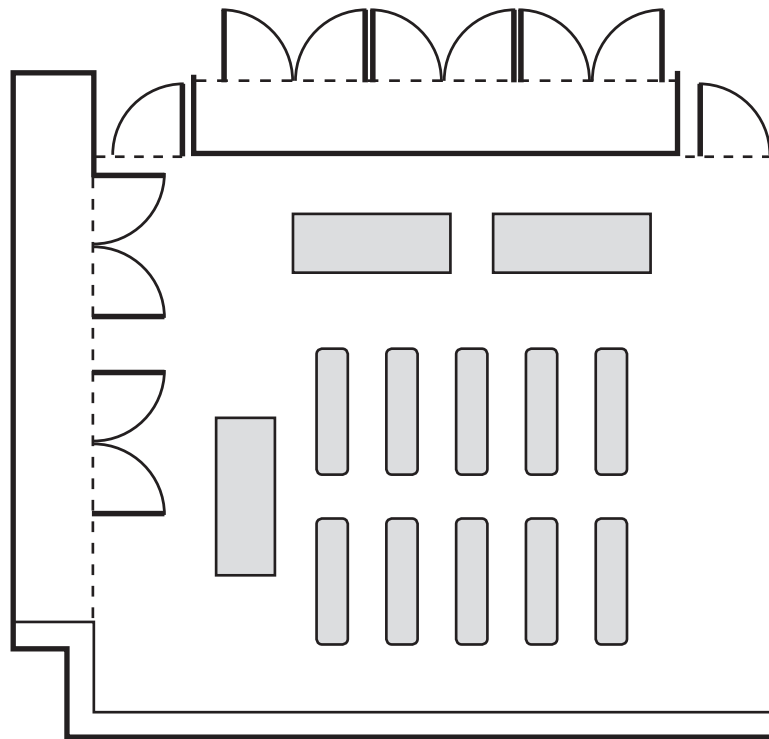

ST. CHARLES CITY-COUNTY LIBRARY DISTRICT
Spencer Road Branch – Community Commons

Room 259 - A setup (no charge)

10 tables
3+ chairs per table
30+ total people

ST. CHARLES CITY-COUNTY LIBRARY DISTRICT
Spencer Road Branch – Community Commons

Room 259 - B setup (\$25⁰⁰)

10 tables
3+ chairs per table
30+ total people

ST. CHARLES CITY-COUNTY LIBRARY DISTRICT
Spencer Road Branch – Community Commons

Room 259 - C setup (\$25⁰⁰)

14 tables
3+ chairs per table
42+ total people