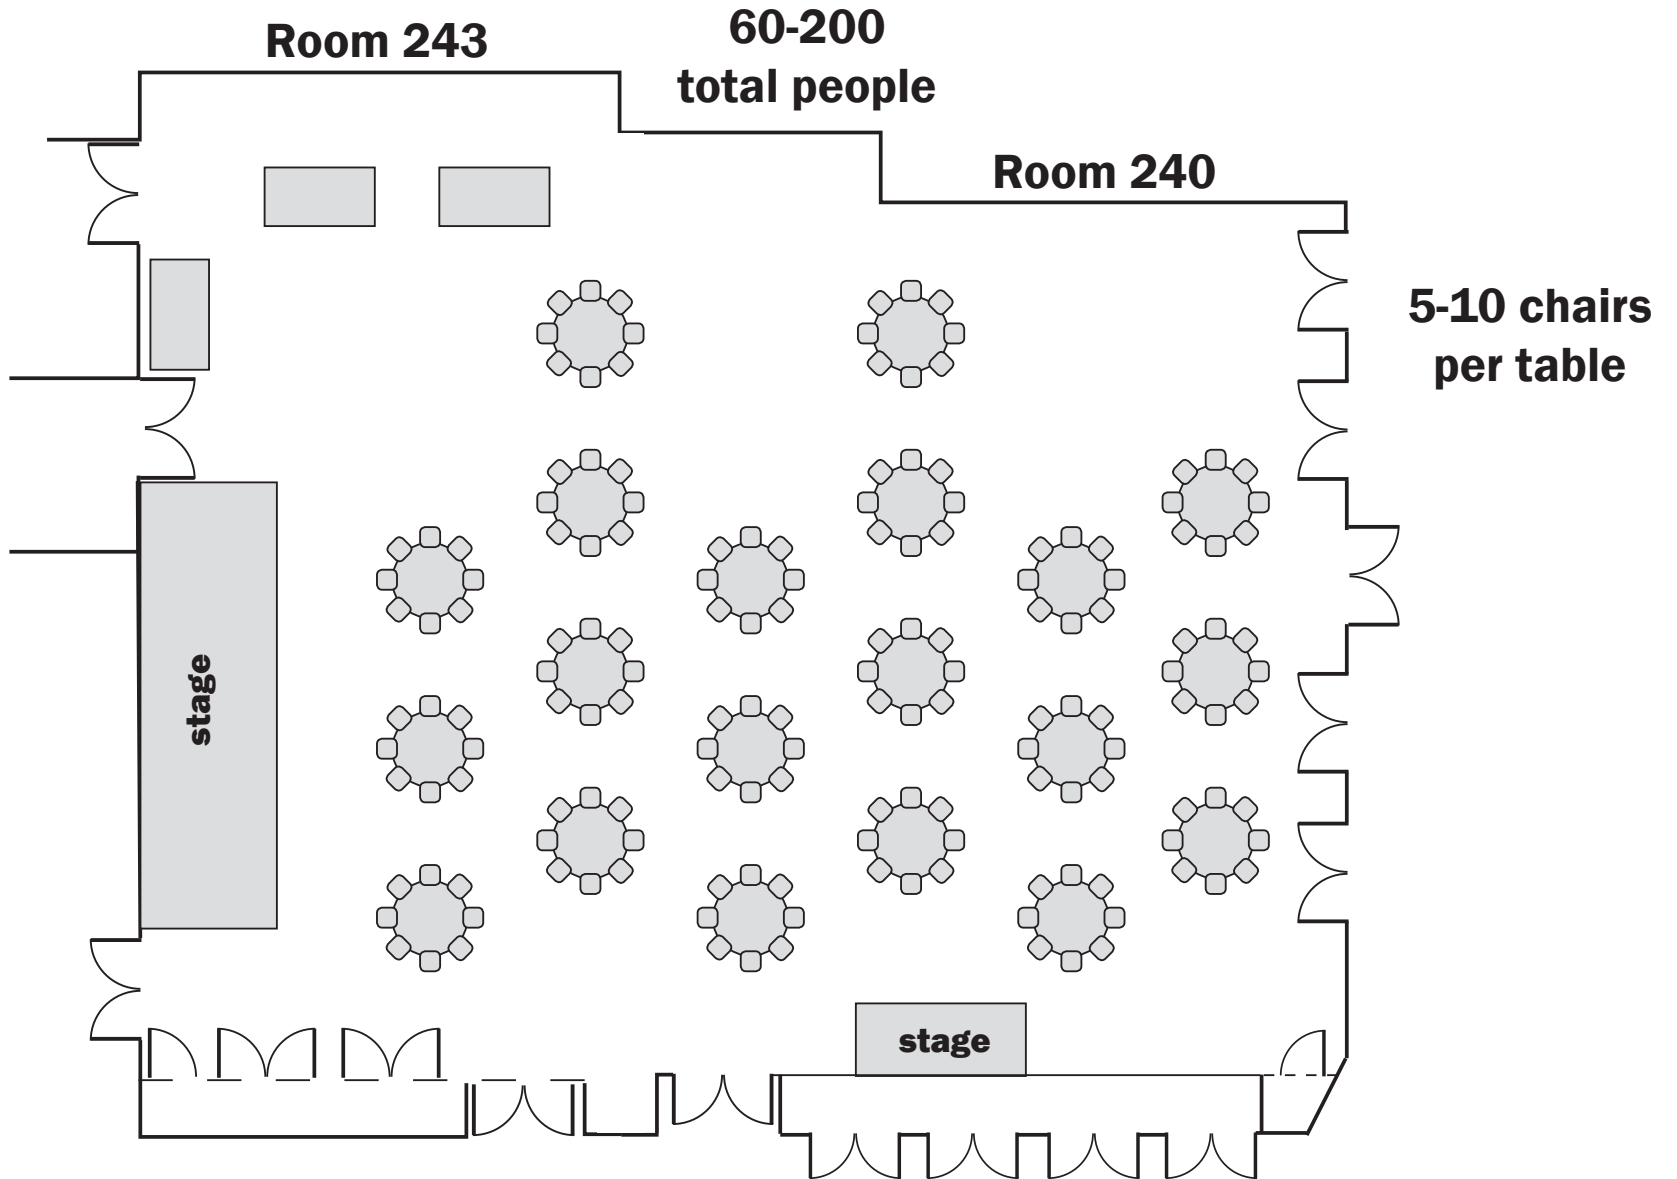

# Spencer Road Branch – Community Commons

Room 240-243 Combined - A setup (\$95<sup>00</sup>)

# Spencer Road Branch – Community Commons

Room 240-243 Combined - B setup (\$95<sup>00</sup>)

# Spencer Road Branch – Community Commons

**Room 240-243 Combined - Option C Custom configuration  
(price upon request)**