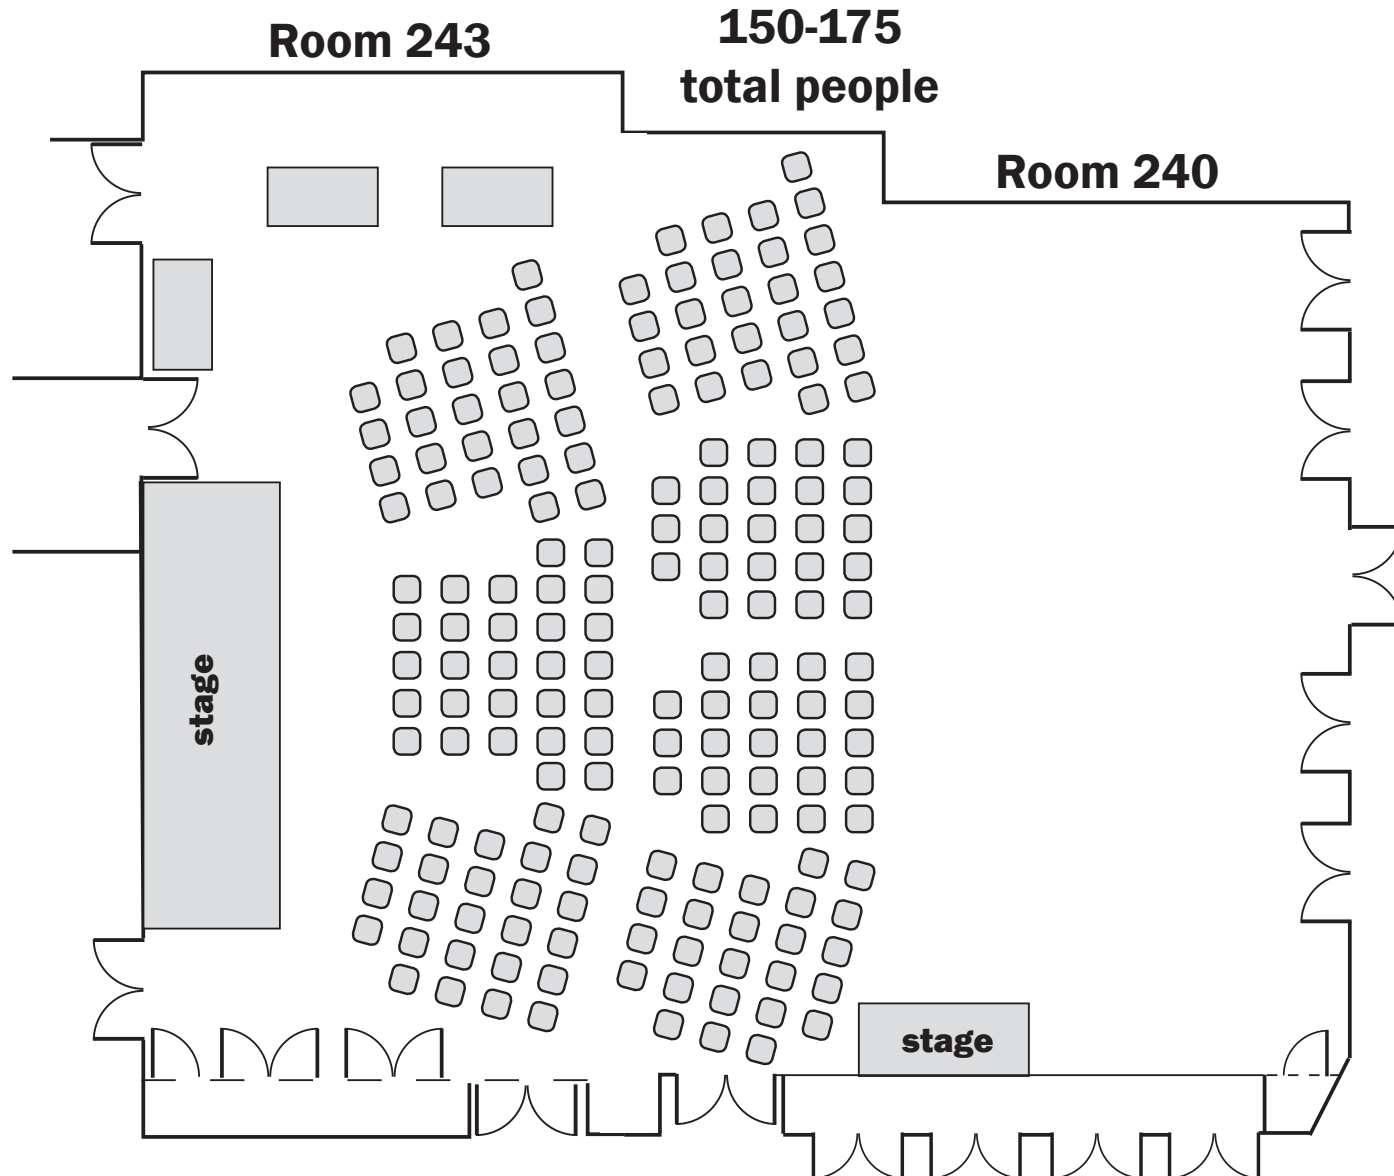

# Spencer Road Branch – Community Commons

Room 240-243 Combined - A setup (\$95<sup>00</sup>)

# Spencer Road Branch – Community Commons

Room 240-243 Combined - B setup (\$95<sup>00</sup>)

# Spencer Road Branch – Community Commons

**Room 240-243 Combined - Option C Custom configuration  
(price upon request)**